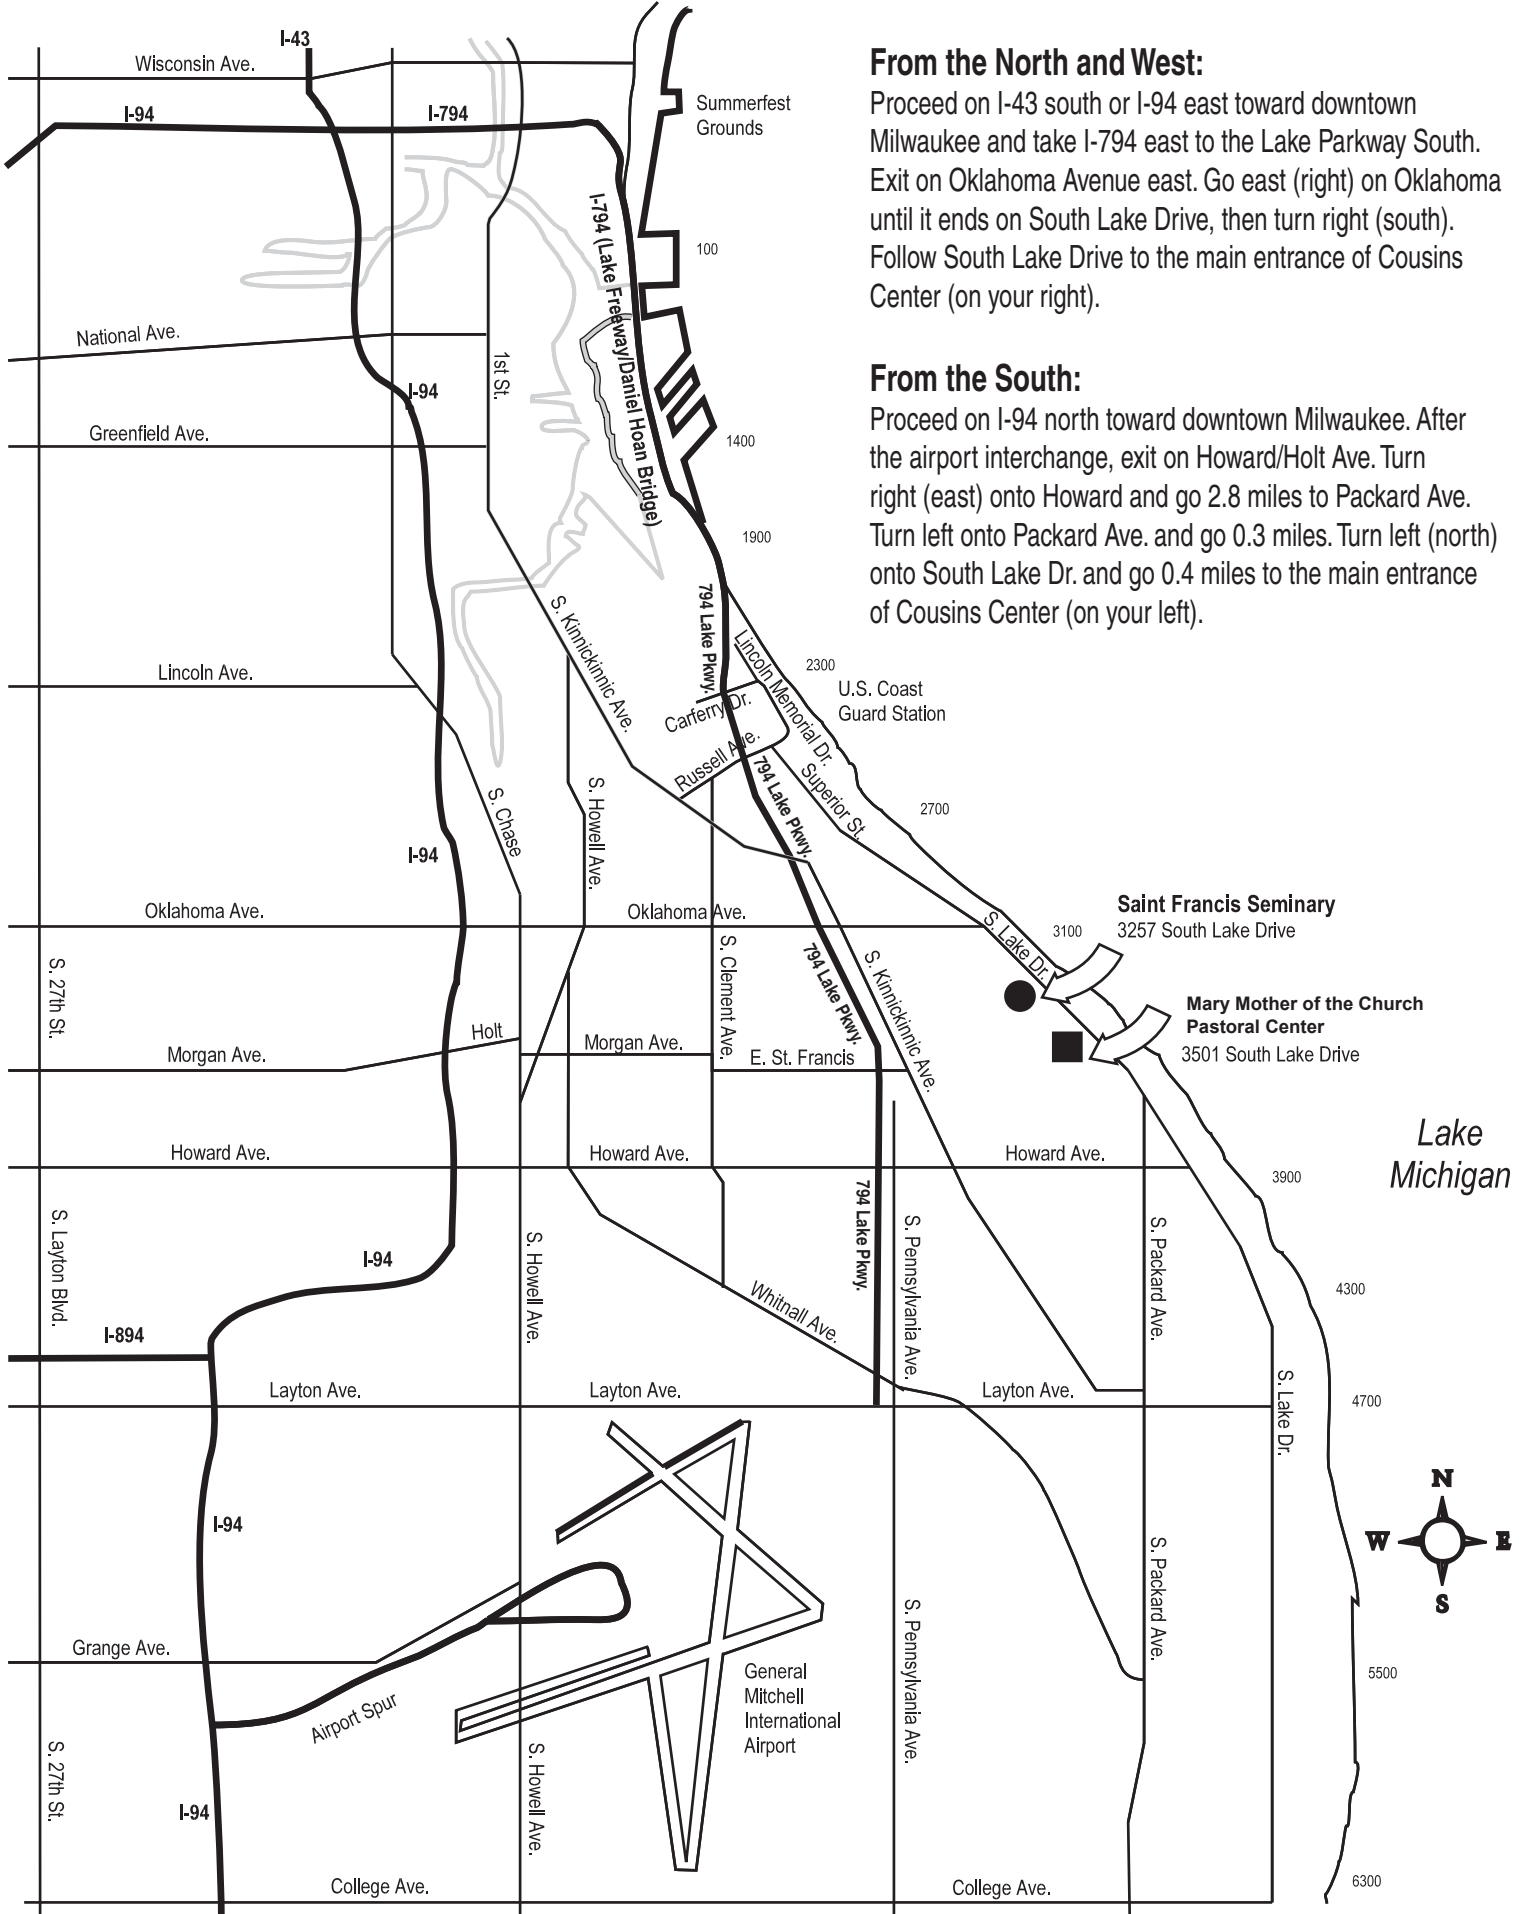

Directions and Map to the Mary Mother of the Church Pastoral Center

From the North and West:

Proceed on I-43 south or I-94 east toward downtown Milwaukee and take I-794 east to the Lake Parkway South. Exit on Oklahoma Avenue east. Go east (right) on Oklahoma until it ends on South Lake Drive, then turn right (south). Follow South Lake Drive to the main entrance of Cousins Center (on your right).

From the South:

Proceed on I-94 north toward downtown Milwaukee. After the airport interchange, exit on Howard/Holt Ave. Turn right (east) onto Howard and go 2.8 miles to Packard Ave. Turn left onto Packard Ave. and go 0.3 miles. Turn left (north) onto South Lake Dr. and go 0.4 miles to the main entrance of Cousins Center (on your left).